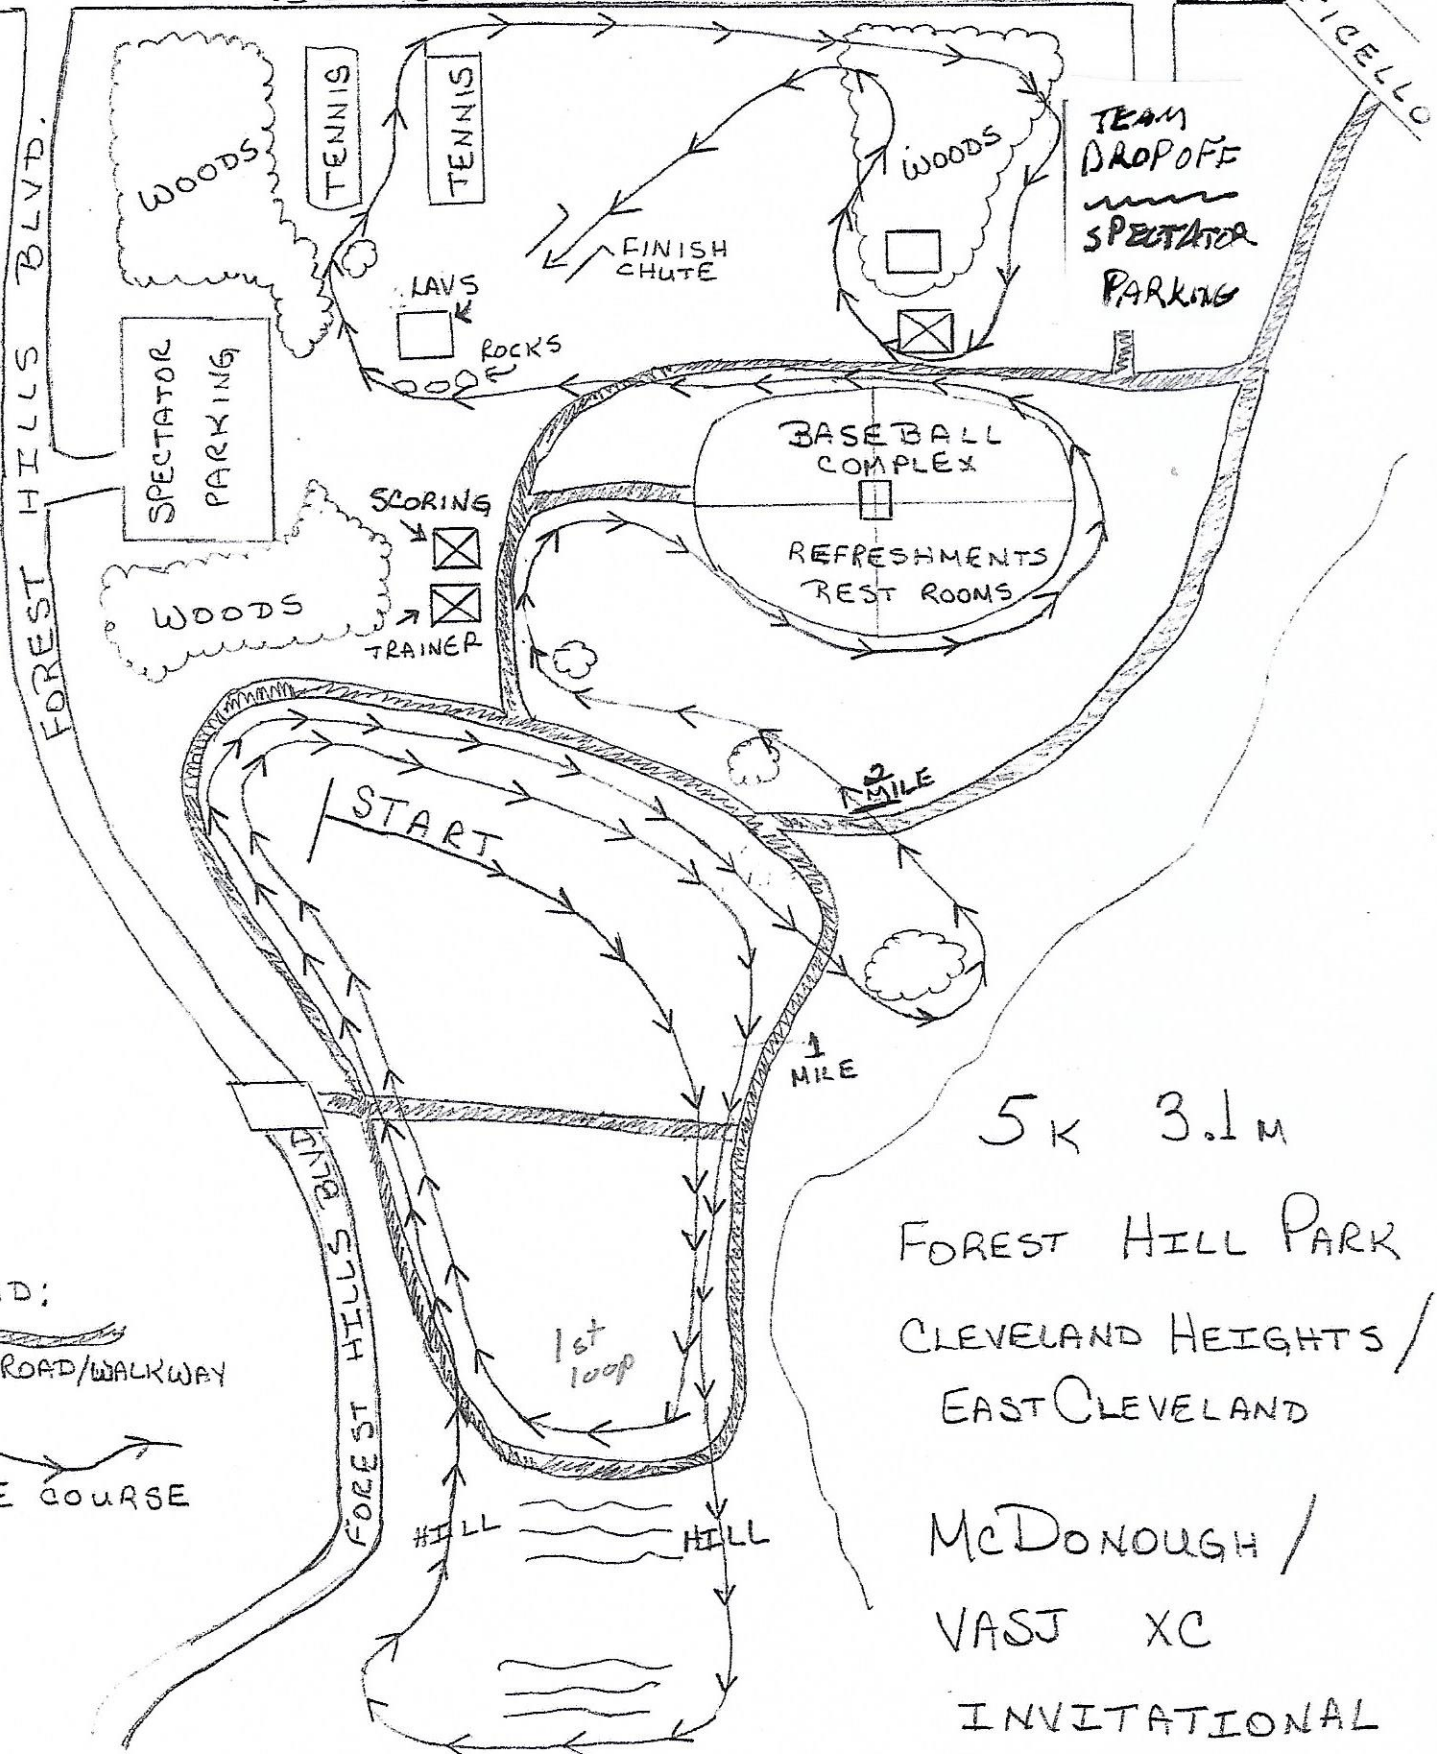

→ BUS PARKING ALONG LEE RD →

LEE ROAD LEE ROAD

MONTICELLO

LEGEND:

PARK ROAD/WALKWAY

RACE COURSE

5K 3.1M

FOREST HILL PARK
CLEVELAND HEIGHTS /
EAST CLEVELAND

McDONOUGH /
VASJ XC
INVITATIONAL